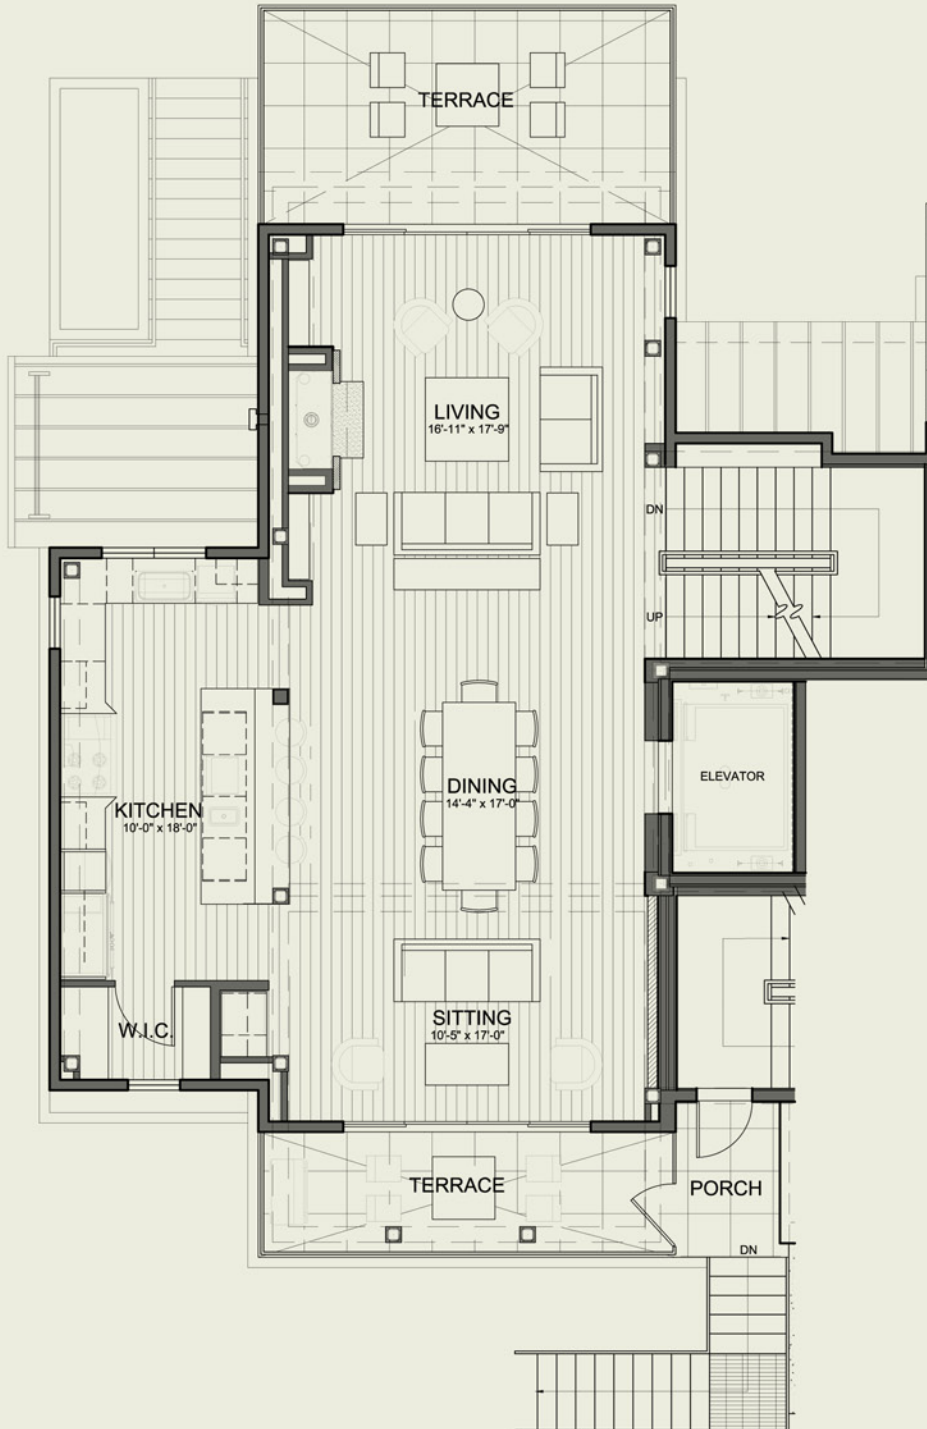

South Building 2 Residence A
4 floors, 5 bedrooms, 6.5 baths, 5656 s.f.

Floor 1

South Building 2 Residence A
4 floors, 5 bedrooms, 6.5 baths, 5,656 s.f.
Floor 2

South Building 2 Residence A
4 floors, 5 bedrooms, 6.5 baths, 5,656 s.f.

Floor 3

South Building 2 Residence A
4 floors, 5 bedrooms, 6.5 baths, 5,656 s.f.
Floor 4