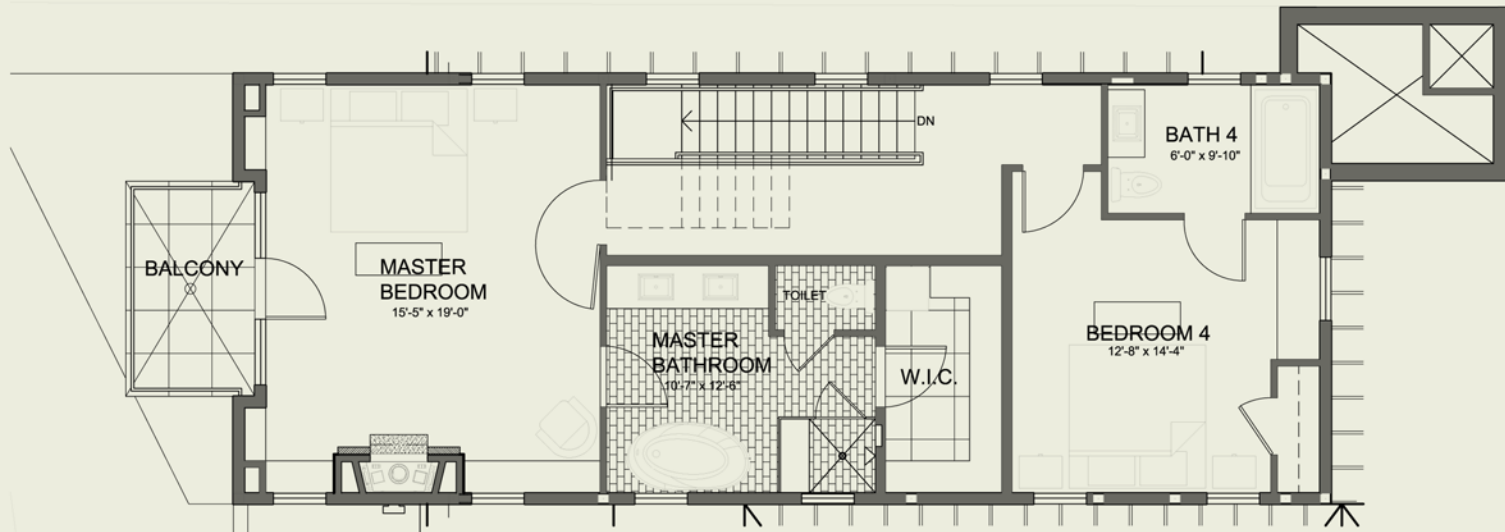

Central Building Residence 302
2 floors, 3 bedrooms, 4 baths, 2,797 s.f.

Floor 1

AUBERGE RESIDENCES
telluride, colorado

Central Building Residence 302
2 floors, 3 bedrooms, 4 baths, 2,797 s.f.

Floor 2